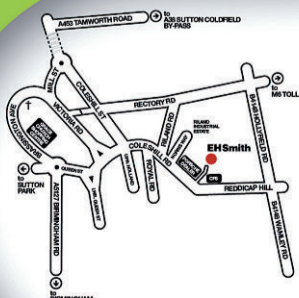

EH Smith
Builders Merchants

Sutton Coldfield
Coleshill Road, Sutton Coldfield, B75 7AZ
T: 0121 337 0058
www.ehsmith.co.uk

Branch Opening Hours:
Mon-Fri 7.30am-5.00pm | Sat 7.30am-2.00pm

Advert must be shown to receive offer.